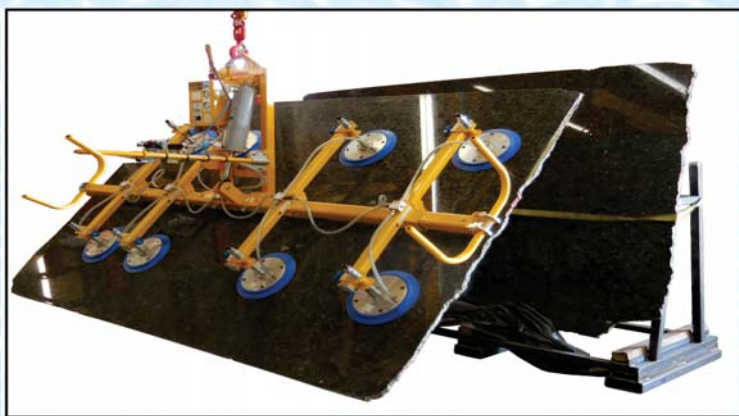

SOUTHWEST WATERJET AND LASER

Waterjet Cutting Services!

Marble - Granite - Stone - Travertine - Ceramic
Now Offering Large Slab Cutting Services!

4221 E. Raymond Street Suite #103 Phoenix, Arizona 85040

Office: 480.306.7748 Fax: 480.306.7769