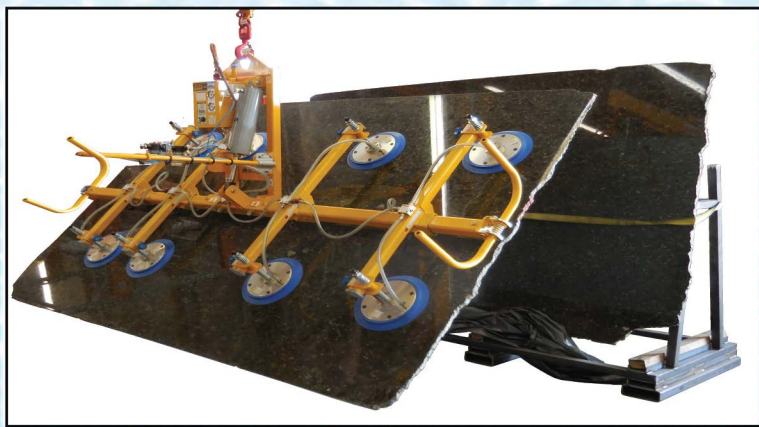

## Waterjet Cutting Services!

*Marble - Granite - Stone - Travertine - Ceramic*  
*Now Offering Large Slab Cutting Services!*

4221 E. Raymond Street Suite #103 Phoenix, Arizona 85040

Office: 480.306.7748 Fax: 480.306.7769